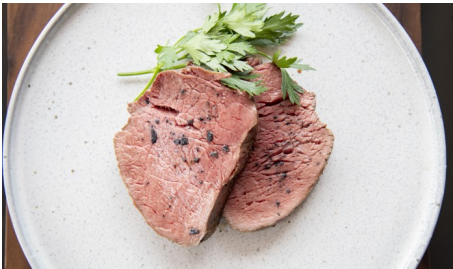

# Certified Piedmontese Beef

*Certified Piedmontese is a healthier beef option that doesn't sacrifice flavor or tenderness. Our cattle are raised responsibly on family ranches across the Midwest, never given antibiotics, steroids, or hormones. We raise the rare Piedmontese breed with a ranch-to-fork approach that ensures traceability, environmental sustainability, humane animal handling, and responsible resource management at every step.*

## Products Offered

- Steaks and Roasts
- Ground Beef and Assorted Cuts
- Beef Jerky and Snack Sticks
- All-Beef Hotdogs and Bratwursts
- Grass Fed-Grass Finished
- Dynasty Selection
- Beef Club
- Gift Boxes